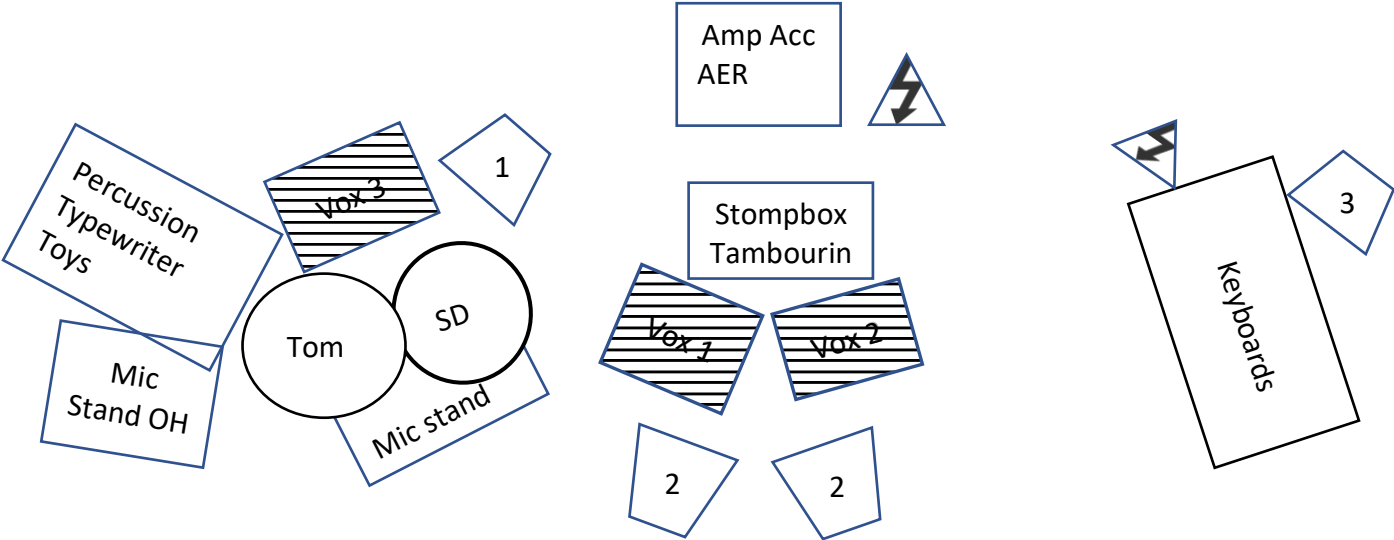

STAGE RIDER MYKUNGFU Trio

---- FRONT ----

Channel	Input	Mik	Comments
1	Vox1	SM86 (own)	needs Phantom Power
2	Vox2	Telephone xlr	
3	Vox3	Beta87 (own)	
4	Tom	Clip (own)	
5	Snare	Clipmik (if poss)	Sennheiser E904?
6	Percussion	OH Mic	
7	Acc Guit AER (Amp)	XLR out	
8	Stompbox	D.I.	
9	Foot Tambourin	SM57	(if necessary)
10	Novation Bass Synth	D.I.	
11	Casio mono	D.I.	Noise Filter
12	Wurlitzer (Amp)	SM57	